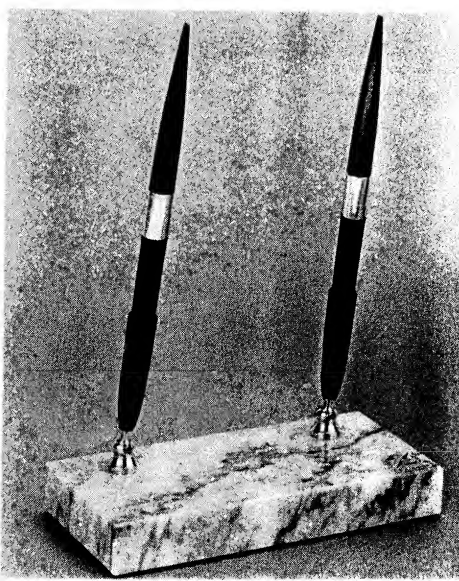

M120 - PEN BASE — DOUBLE

SOLD IN ASSORTED COLORED BASES